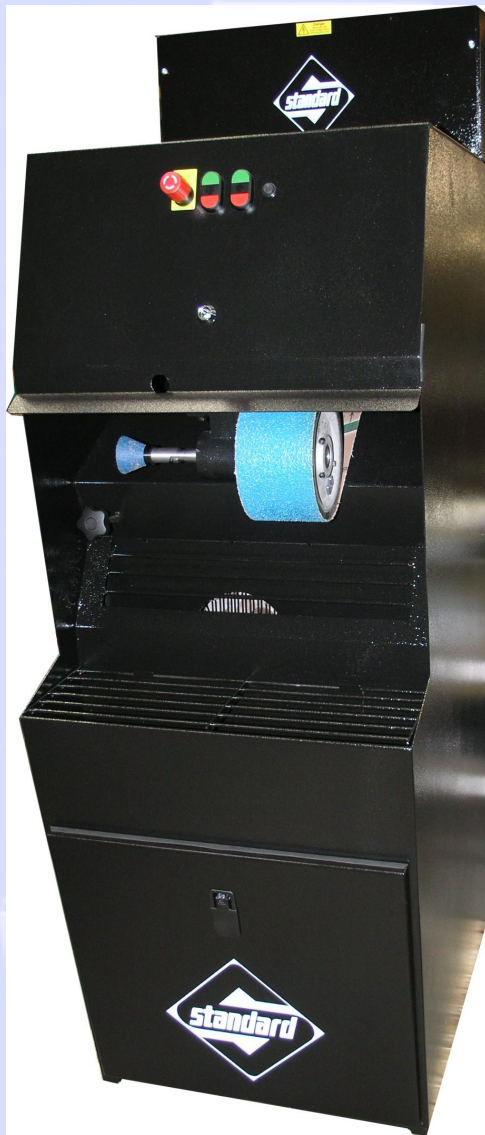

## *Ortho 100 Grinder*

100mm wide scouring band  
Bayonet fitted scouring / brush options  
Effective internal extraction  
Low Noise  
56cm w x 172cm H x 75cm D

[www.standardgroup.co.uk](http://www.standardgroup.co.uk)