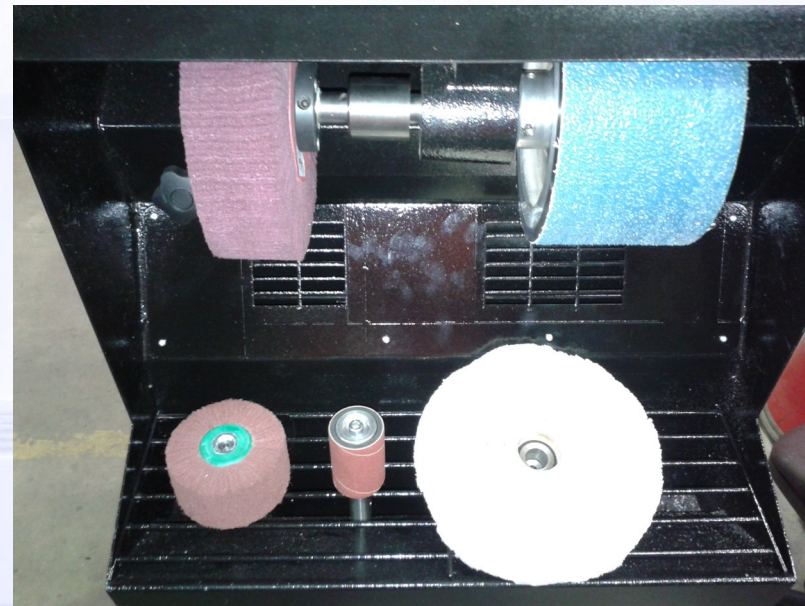

## *Ortho 100 Grinder*

100mm wide scouring band  
Bayonet fitted scouring / brush options  
Effective internal extraction  
Low Noise  
56cm w x 172cm H x 75cm D

[www.standardgroup.co.uk](http://www.standardgroup.co.uk)